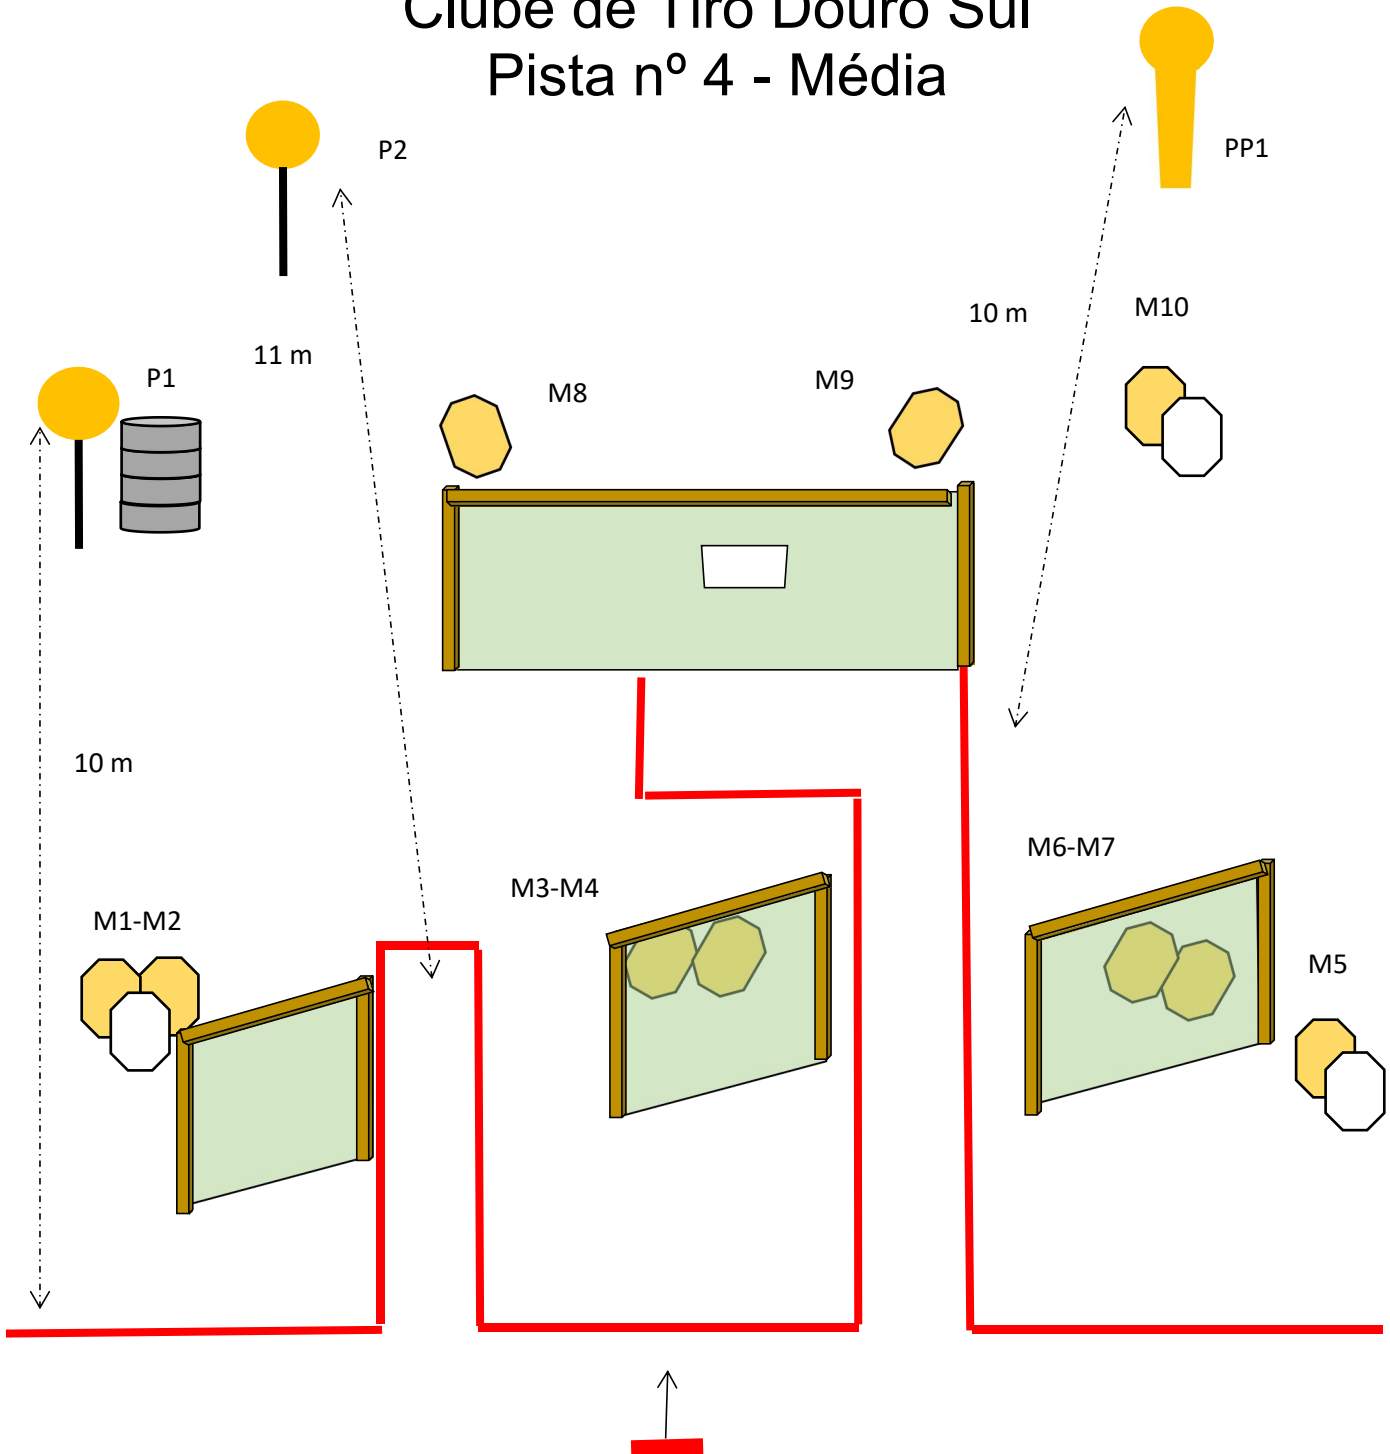

1ª PROVA IPSC TAROUCA 2024

Clube de Tiro Douro Sul

Pista nº 4 - Média

Nº of rounds to be scored - 23

Targets: 10 IPSC Targets

1 IPSC Mini Poppers

2 IPSC Metal Plates

Handgun Ready Condition:

Start Position: Heels touching the mark, facing down range

Time Starts: Audible

Procedure: On start signal engage targets from within the designated area