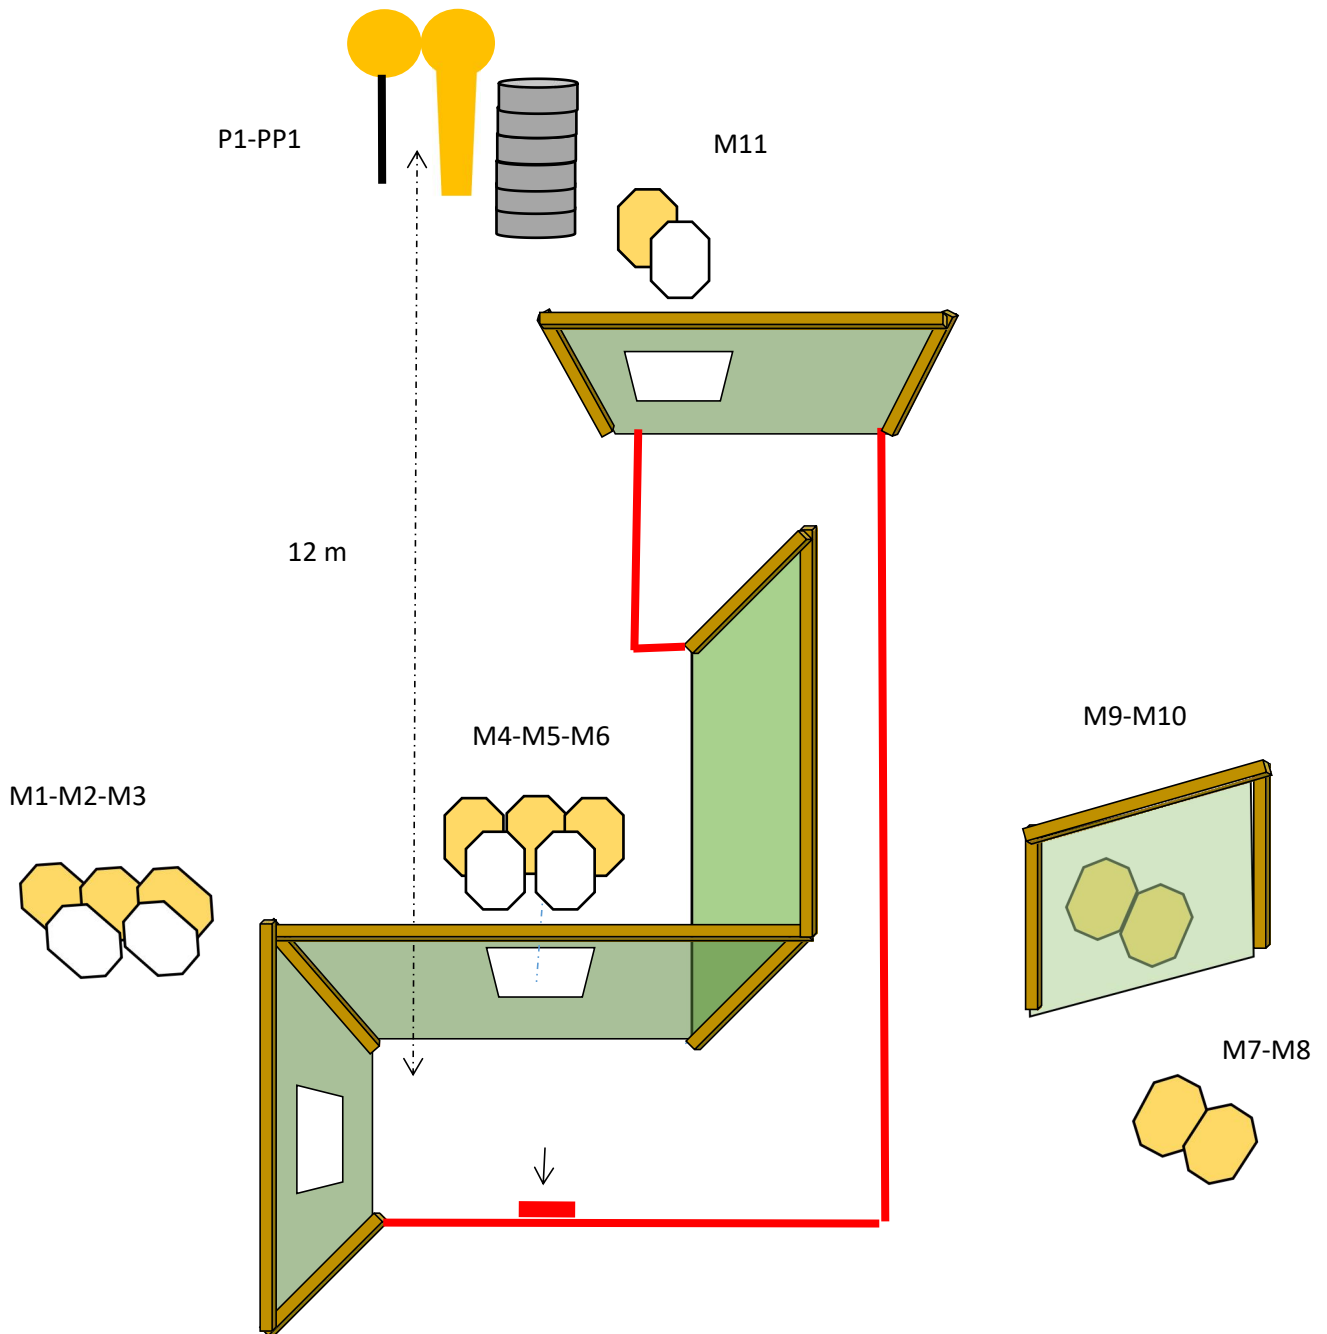

1ª PROVA IPSC TAROUCA 2024

Clube de Tiro Douro Sul

Pista nº 2 - Média

Nº of rounds to be scored - 24

Targets: 11 IPSC Targets

5 No-shoots

1 IPSC Popper

1 IPSC Metal Plate

Handgun Ready Condition:

Start Position: Toes touching the mark, crossed arms

Time Starts: Audible

Procedure: On start signal engage targets from within the designated area