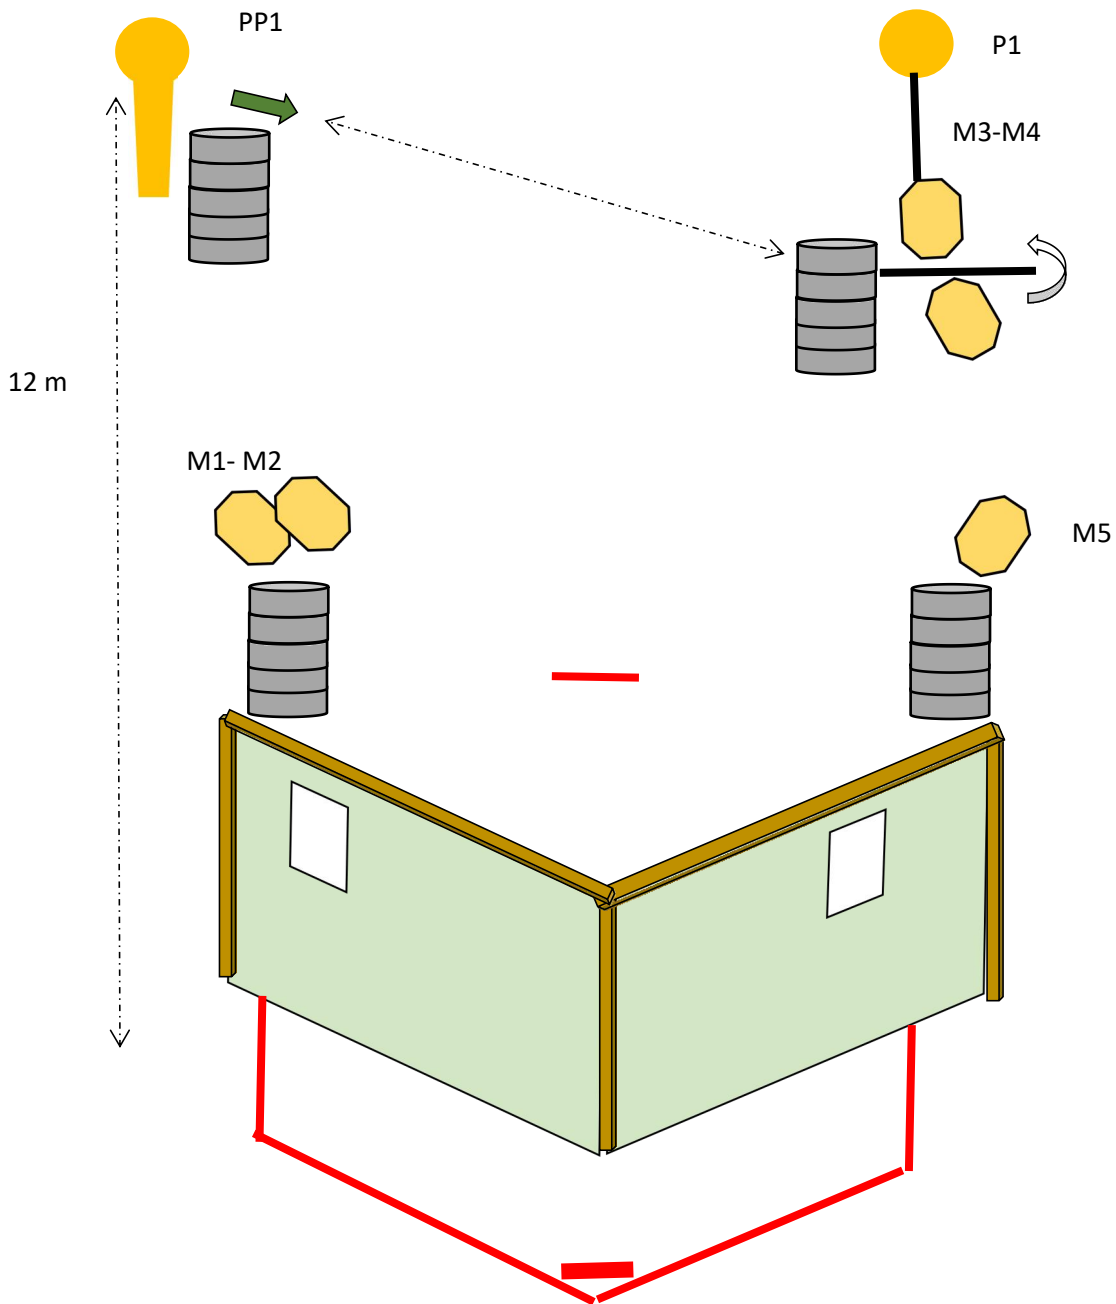

1ª PROVA IPSC TAROUCA 2024

Clube de Tiro Douro Sul

Pista nº 3 - Curta

Nº of rounds to be scored - 12

Targets: 5 IPSC Targets

1 IPSC Popper

1 IPSC Metal Plate

Handgun Ready Condition:

Start Position: Heels touching the mark facing down range

Time Starts: Audible

Procedure: On start signal engage targets from within the designated area. PP1 activates M3 , M4