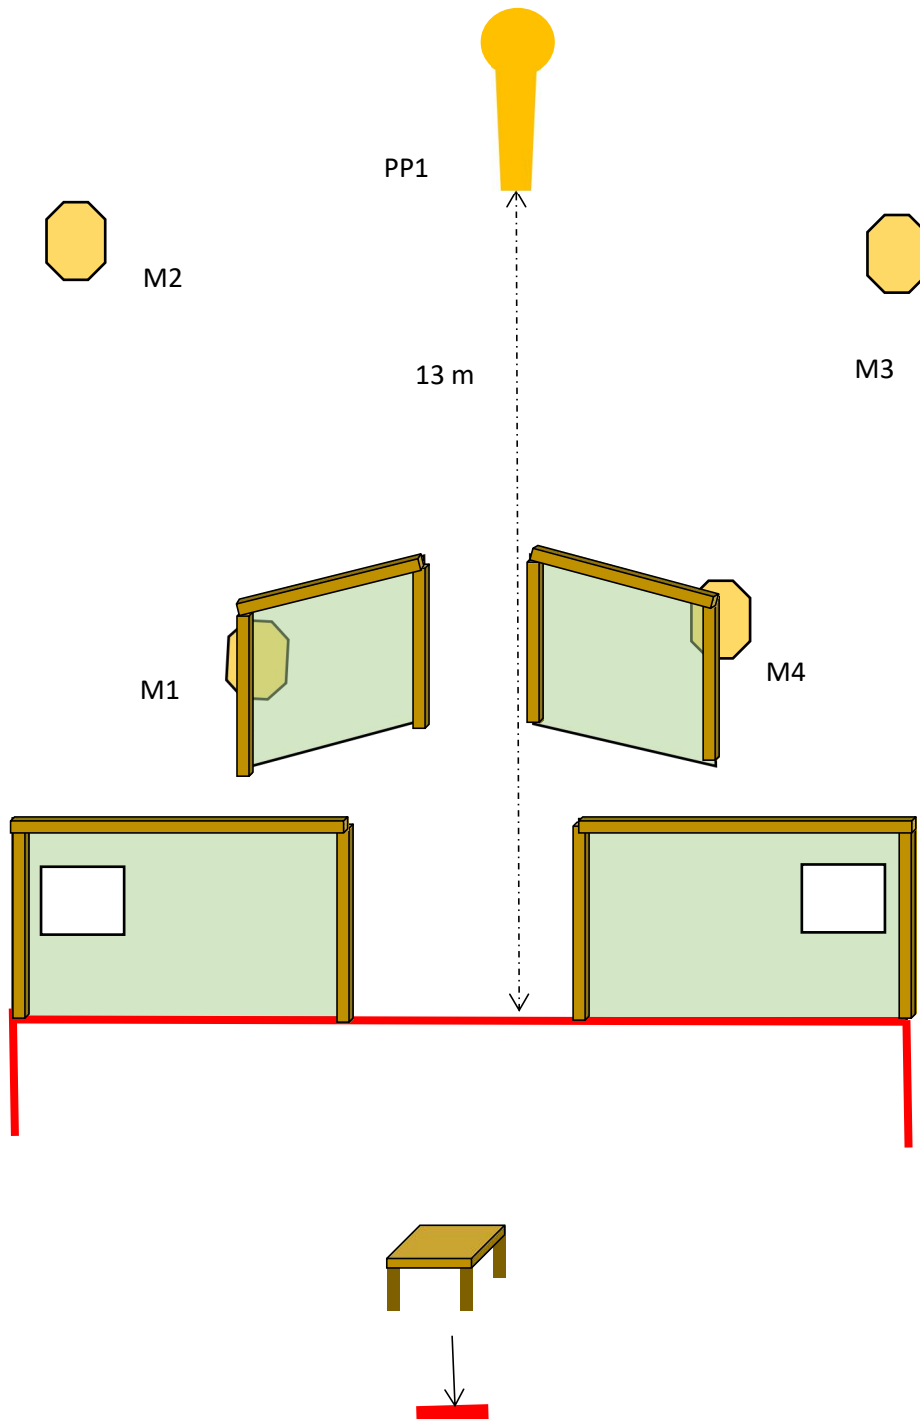

1ª PROVA IPSC TAROUCA 2024

Clube de Tiro Douro Sul

Pista nº 5 - Curta

Nº of rounds to be scored - 9

Targets: 4 IPSC Targets

1 IPSC Popper

Handgun Ready Condition: Gun holstered. All magazines on the table

Start Position: Toes touching the mark, hands on the back of the head

Time Starts: Audible

Procedure: On start signal engage targets from within the designated area.