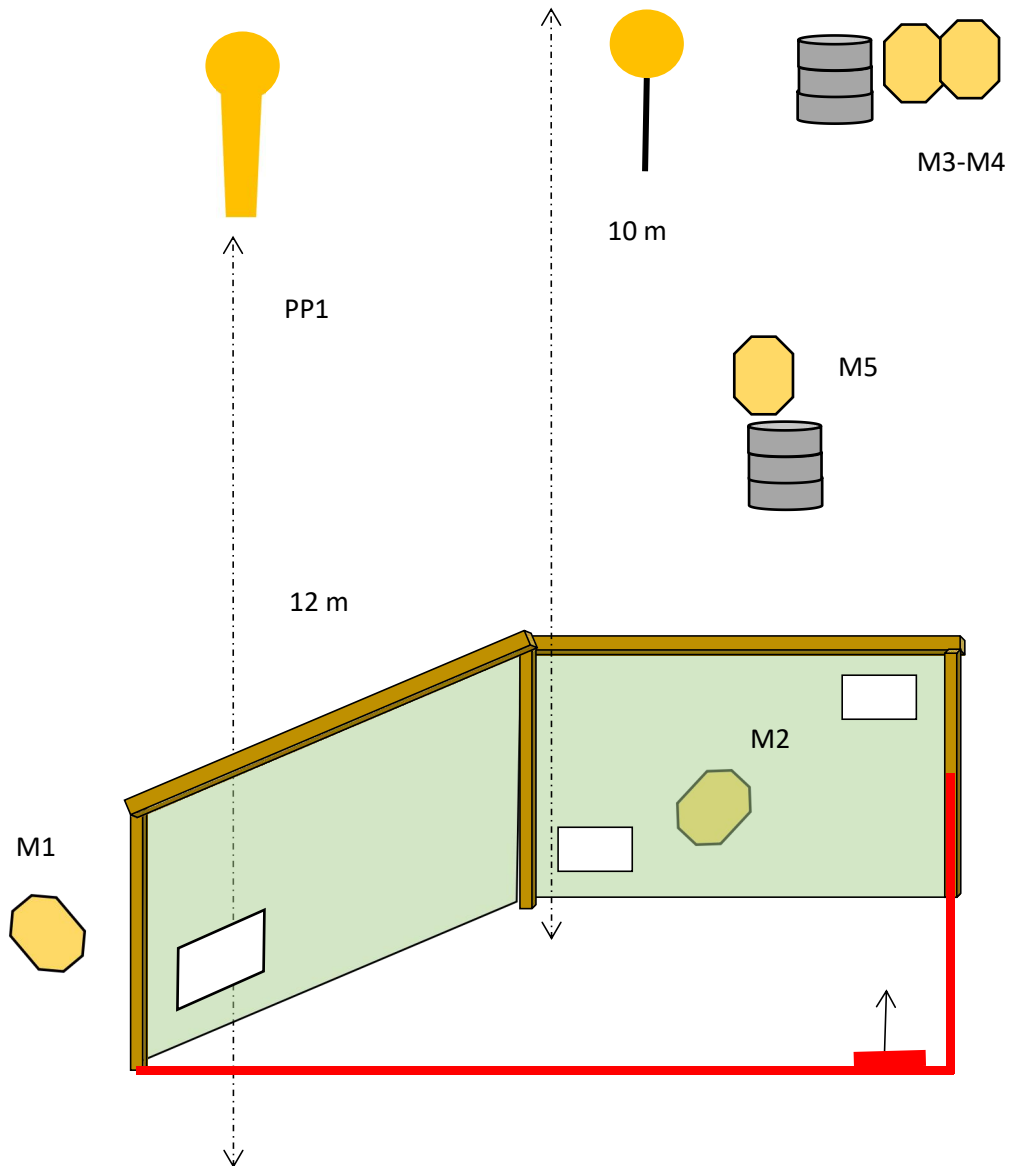

1ª PROVA IPSC TAROUCA 2024

Clube de Tiro Douro Sul

Pista nº 6 Curta

Nº of rounds to be scored - 12

Targets: 5 IPSC Targets

1 IPSC Popper

1 IPSC Metal Plate

Handgun Ready Condition:

Start Position: Heels touching the mark, facing down range. Hands along the body

Time Starts: Audible

Procedure: On start signal engage targets from within the designated area